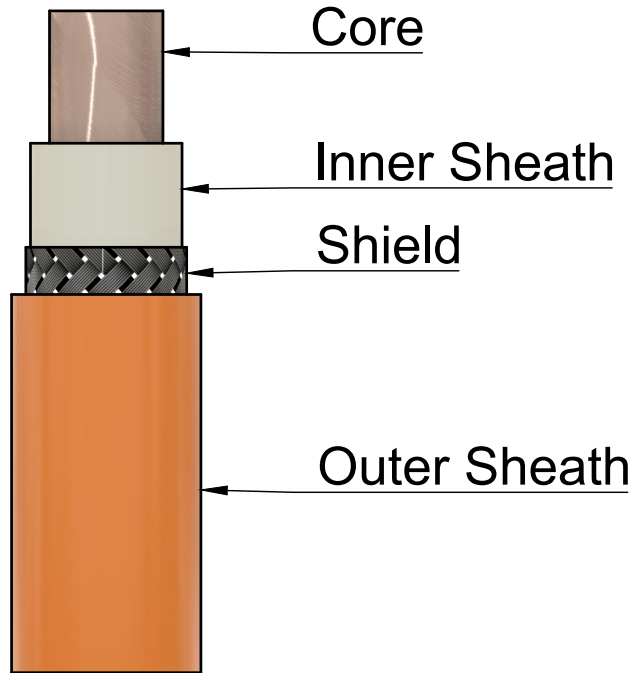

## Shielded HV Cable Layer Outer Diameters

<b>Cable Name</b> (Core CS Area)	70mm <sup>2</sup>	50mm <sup>2</sup>	35mm <sup>2</sup>	16mm <sup>2</sup>	6mm <sup>2</sup>	4mm <sup>2</sup>
<b>Part Number</b>	HVC70MM	HVC50MM	HVC35MM	HVC16MM	HVC6MM	HVC4MM
Outer Sheath Ø	20	16.5	14	13	7.5	5.8
Shield Ø	17	13	10.5	10.2	5.5	4
Inner Sheath Ø	16	12.2	9.9	9.8	5	3.6
Core Ø	9.5	8	6.7	4.5	2.8	2.3
Rated Voltage	700VDC 500VAC	700VDC 500VAC	700VDC 500VAC	700VDC 500VAC	700VDC 500VAC	700VDC 500VAC

All Dimensions in millimeters unless  
specified otherwise