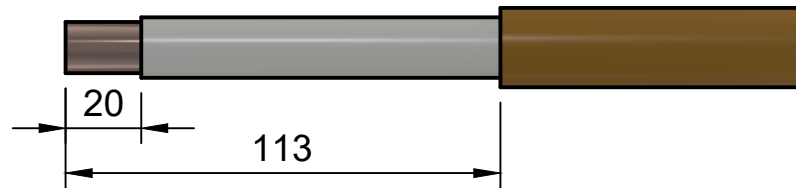

**HV Negative**

**HV Positive**

**HV Negative**

**HV Positive**

Dept.	Technical reference	Material: N/A	Created By: Tom De Bree 25-Sep-20	
Notes: <ul style="list-style-type: none"> <li>All units in mm</li> <li>Unspecified tolerances are <math>\pm 0.1\text{mm}</math></li> <li>Remove all sharp edges and burrs</li> </ul>		Colour: N/A	Approved By: Josh Bailes 26/10/21	
		Finish: N/A	Title: LDUHVCG Install	
				Project: Zero EV
	Rev. 04			Date of issue 26/10/2021