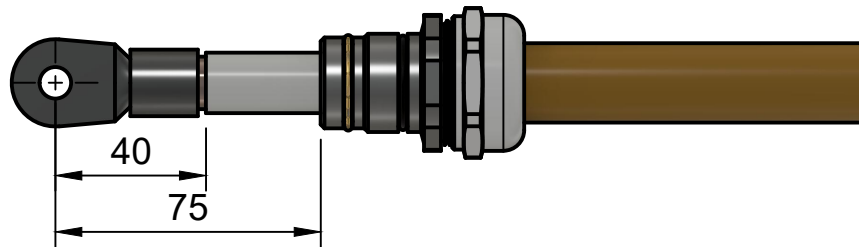

**HV Negative**

**HV Positive**

**HV Negative**

**HV Positive**

Dept.	Technical reference	Material: N/A	Created By: Tom De Bree 25-Sep-20	
Notes: <ul style="list-style-type: none"> <li>All units in mm</li> <li>Unspecified tolerances are <math>\pm 0.1\text{mm}</math></li> <li>Remove all sharp edges and burrs</li> </ul>		Colour: N/A	Approved By: Josh Bailes 26/10/21	
		Finish: N/A	Title: LDUHVCG Install	
				Project: Zero EV
	Rev. 04			Date of issue 26/10/2021