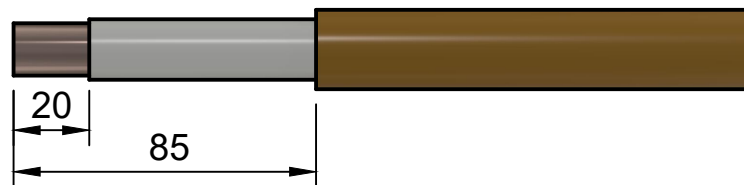

**HV Negative**

**HV Positive**

**HV Negative**

**HV Positive**

Dept.	Technical reference	Material: N/A	Created By: Tom De Bree 25-Sep-20	
Notes: <ul style="list-style-type: none"> <li>All units in mm</li> <li>Unspecified tolerances are <math>\pm 0.1\text{mm}</math></li> <li>Remove all sharp edges and burrs</li> </ul>		Colour: N/A	Approved By: Josh Bailes 26/10/21	
		Finish: N/A	Title: LDUHVCG Install	
				Project: Zero EV
	Rev. 04			Date of issue 26/10/2021